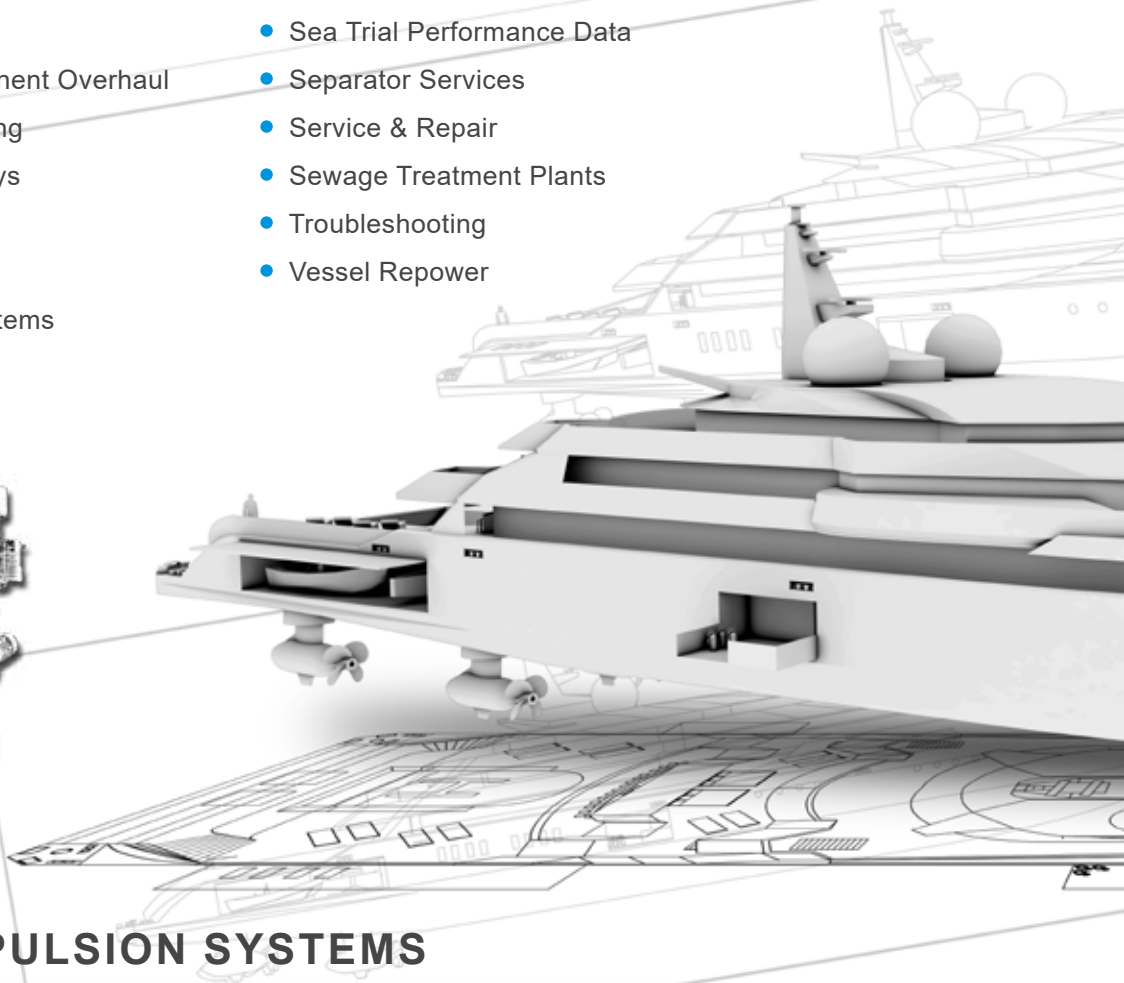

24/7 MECHANICAL SERVICE

**DIESEL ENGINES | TURBOCHARGERS | FUEL & EXHAUST SYSTEMS | GOVERNORS
GEAR BOXES | CUSTOM FABRICATION | ENGINE ROOM EQUIPMENT**

- Bore Scoping
- Complete Engine & Component Overhaul
- Custom Welding & Machining
- Engine & Equipment Surveys
- Genuine Spare Parts
- Laser Alignments
- Pneumatic & Hydraulic Systems
- Sea Trial Performance Data
- Separator Services
- Service & Repair
- Sewage Treatment Plants
- Troubleshooting
- Vessel Repower