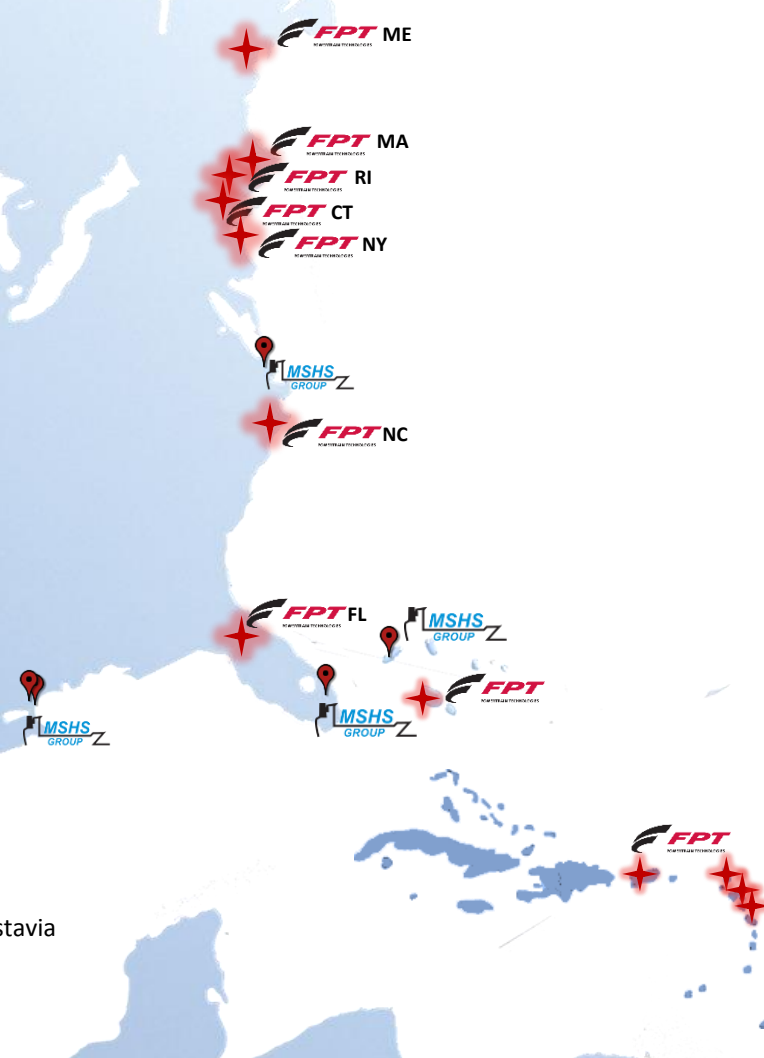

East Coast / CARIB.

MSHS Group Locations

Fort Lauderdale, FL	Headquarter
Norfolk, VA	Office
Seattle, WA	Office
Mandeville, LA	Office
New Orleans, LA	Office
Freeport, Bahamas	Office

MAINE

James Rich Boat Yard	Bernard
Journey's End Marina	Rockland
Kennedy Marine Steuben	
Yankee Marina	Yarmouth

MASSACHUSETTS

Steve's Shop	Charlestown
Yankee Marine Diesel	Fairhaven

RHODE ISLAND

RI Engine Company	Narragansett
Hinckley Yachts	Portsmouth

CONNECTICUT

Bayside Diesel Services	Mystic
-------------------------	--------

NEW YORK

Diesel Tech Inc.	Freeport
------------------	----------

NORTH CAROLINA

Just Right Marine	Wanchese
Precision Marine Power	Beaufort

FLORIDA

American Marine Tech.	Palm Beach Garden
Chris Brown Marine	Ormond Beach
Diversified Yacht Services	Ft. Myers
Key West Engine Service	Key West
Marine Diesel Service, Inc.	Ft. Lauderdale
Noah's Ark Marine	Cocoa Beach
Marine Pro of Central Florida	Cocoa Beach
Performance Trading	Ft. Lauderdale
Ray's Marine Power Serv.	Daytona

CARIBBEAN

Antigua Marine	Shell Beach, Antigua
Hugues Marine	Saint Barthelemy , Gustavia
Indigo Yachts	St. Kitts
J & Machado & Sons Marine	San Juan, Puerto Rico
Marine Diesel Limited	Nassau, Bahamas
Waterfall Marine Petit Valley,	Trinidad